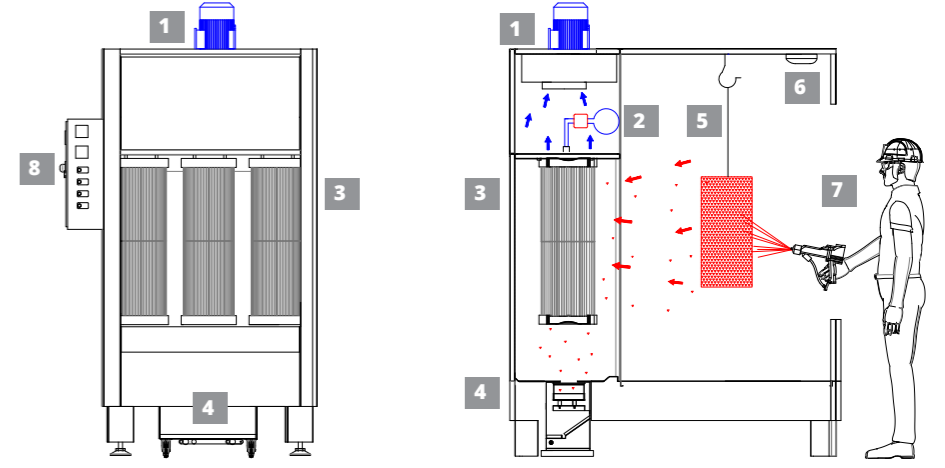

### Features:

- ◆ Polyester filter cartridges
- ◆ Construction made of galvanized steel
- ◆ Automatic cartridge reverse pulsing for long-lasting, reliable airflow
- ◆ Easy to maintain and practical design
- ◆ Ex-proof lighting
- ◆ Electric control board CE
- ◆ Integrated pneumatic vibrating filter sieve

### Opsiyonlar:

- + Extraction ducts with silencers
- + Stainless steel panels

- 1 Egsoz Fanı  
Exhaust Fan
- 2 Patlaç Valfi ve Hava Deposu  
Pulse Valve and Air Tank
- 3 Kartuş Filtreler  
Cartridge Filters
- 4 Vibrasyonlu Toz Eleği  
Vibrating Filter Sieve
- 5 Parça askısı  
Product Hanger
- 6 Ex-proof Aydınlatma  
Ex-proof Lighting
- 7 Operatör  
Operator
- 8 Kontrol Panosu  
Control Panel