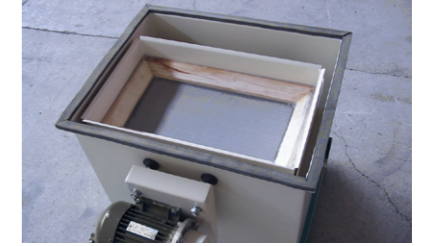

VİBRASYONLU TOZ BOYA ELEĞİ VIBRATING FILTER SIEVE

Vibrasyon özellikli toz boya eleği enjektör soketi girişi sayesinde tabancalara bağlanır. Tekerlekli ve contalı sıkıştırma mekanizmalıdır.

Vibrating Filter Sieve can be easily connected to the guns by the injector socket. It has wheels for easy transportation and gasketed compression mechanism.